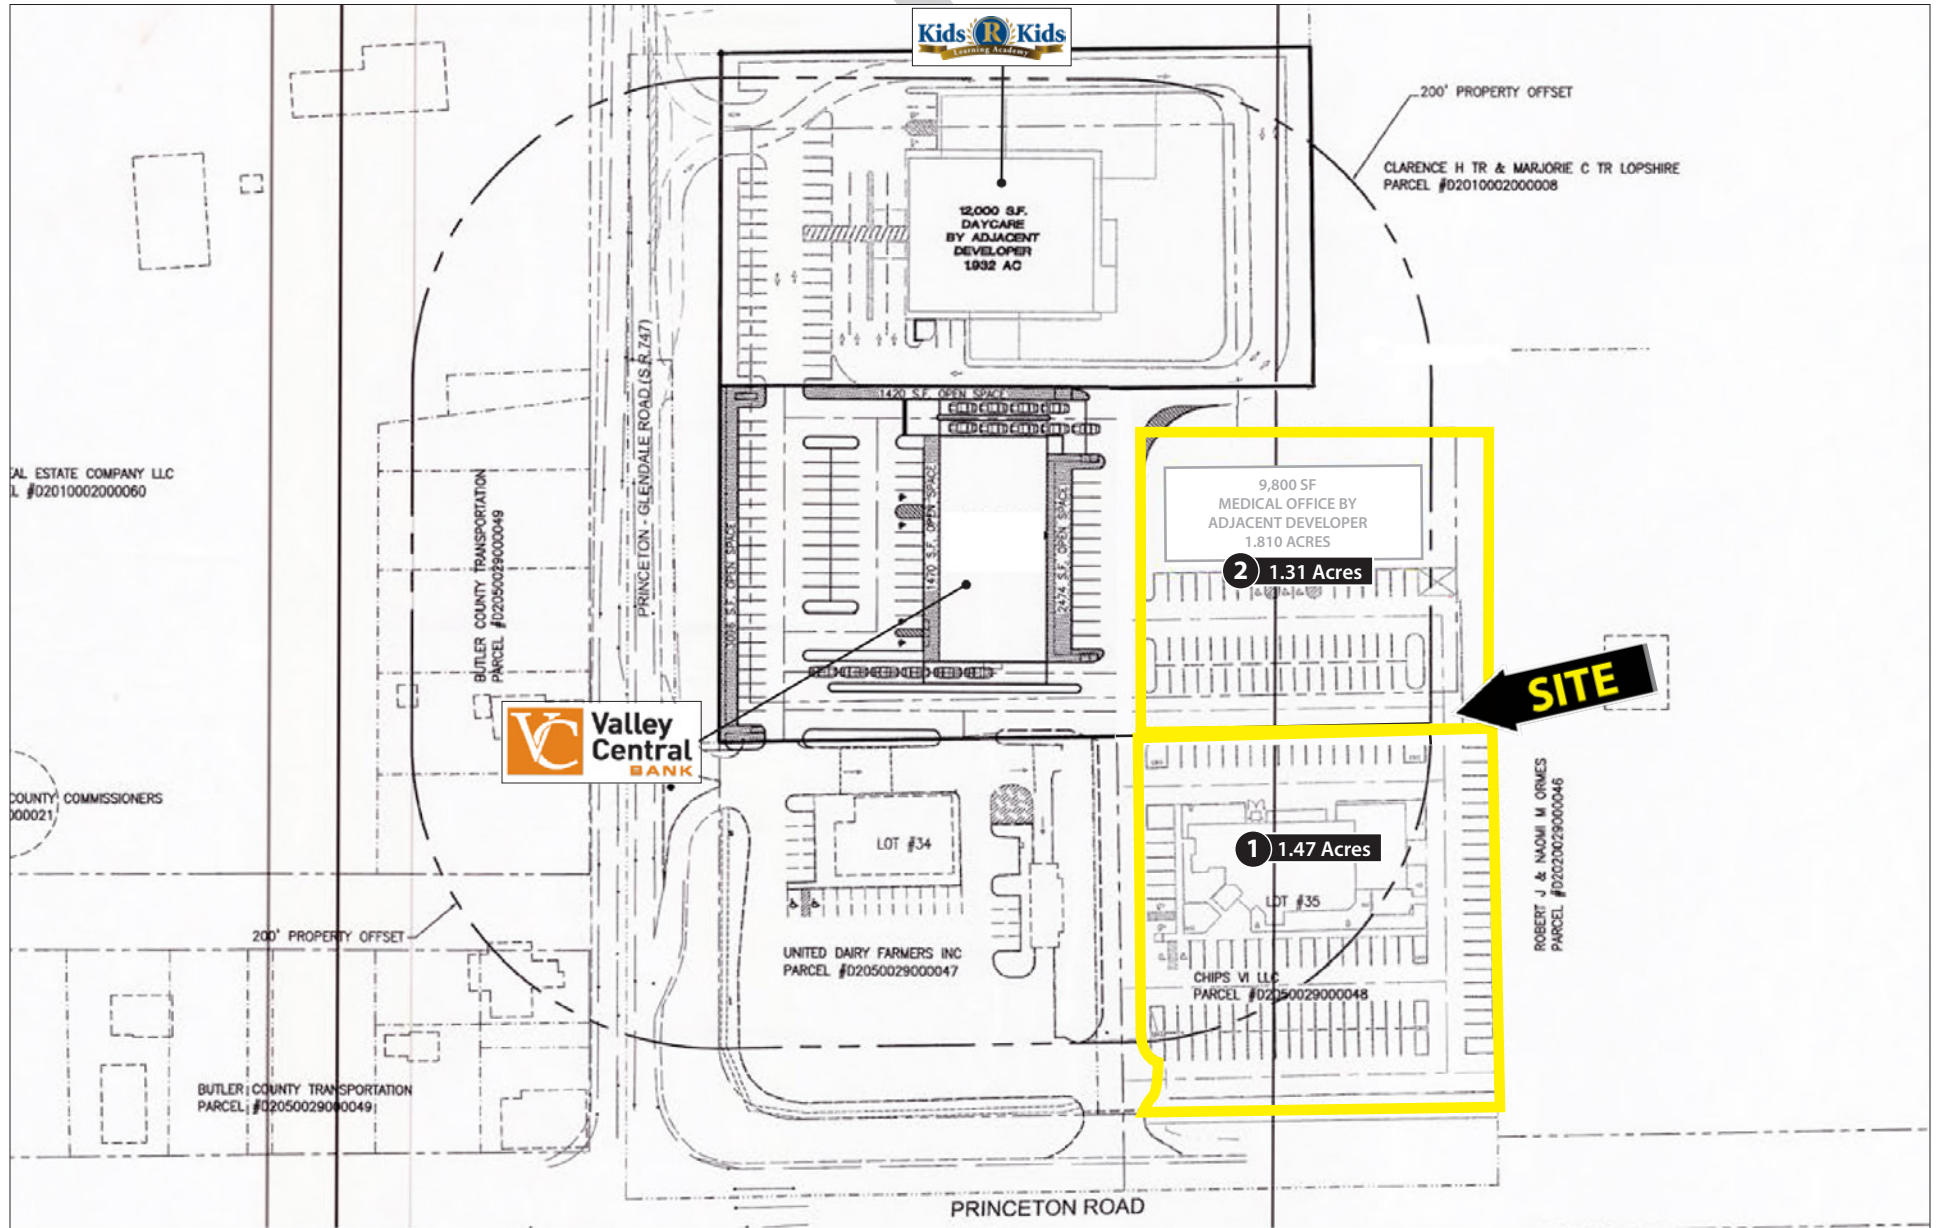

PRINCETON ROAD at SR 747 (NEC)

5040 Princeton Road, Liberty Twp., OH 45011

Site Plan

128 East Second Street | Suite B | Covington, KY 41011 | 513.489.3343 | edgegp.com

Information and any imagery is proprietary to Edge Real Estate Group and confidential. Information contained herein has been obtained from sources deemed reliable, but is not guaranteed and is subject to change.